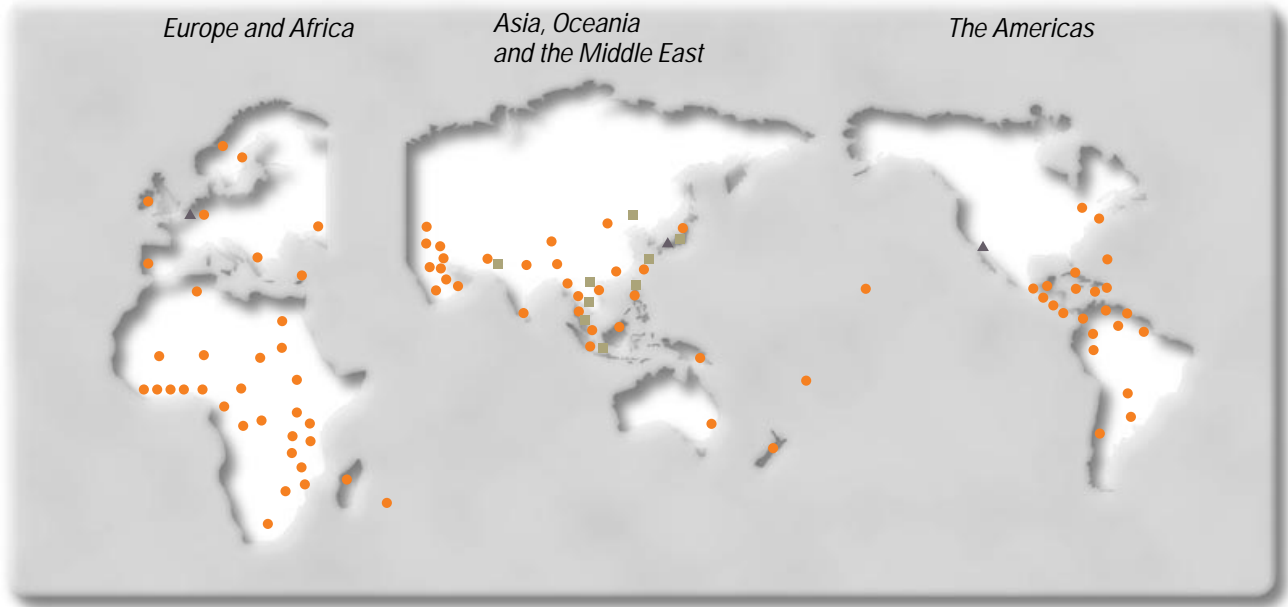

HINO MOTORS INTERNATIONAL NETWORK

● Sales outlets ▲ Parts depots ■ Production plants

DOMESTIC OFFICES AND PLANTS

Head Office & Hino Plant:

1-1, Hinodai 3-chome, Hino-shi, Tokyo
191-8660

Tamachi Office (Overseas Business):

11-3, Shiba 4-chome, Minato-ku, Tokyo
108-0014

Hamura Plant:

1-1, Midorigaoka 3-chome, Hamura-shi,
Tokyo 205-8660

Nitta Plant:

10-1, Hayakawa, Nitta-machi,
Nitta-gun, Gunma 370-0344

OVERSEAS SUBSIDIARIES

Marketing

HINO DIESEL TRUCKS (CANADA) LTD.
7040 Davand Drive, Mississauga, Ontario L5T
1J5

HINO MOTOR SALES AUSTRALIA PTY
LTD

2-10 Parraweena Road, Taren Point, NSW
2229

Parts Depots

HINO MOTORS (EUROPE) N.V.
Blarenberglaan 2800 Mechelen, Belgium

HINO MOTORS INTERNATIONAL
(U.S.A.), INC.
451B North Cota Street, Corona, California
91720

Manufacturing and Marketing

P.T. HINO INDONESIA
MANUFACTURING
Jl. Raya Bekasi Km18 Kawasan, Industri
Pulogadung, Jakarta Timur

HINOPAK MOTORS LIMITED
D-2, S.I.T.E. Manghopir Road, Karachi 75700
P.O. Box 10714, Pakistan

HINO MOTORS VIETNAM, LTD.
Hoang Liet Hamlet, Thanh Tri District, Hanoi

OVERSEAS AFFILIATES

Holding Company

THAI HINO MOTOR CORPORATION
LTD.
99 Moo 3, Teparak Road, Tambol Teparak,
Amphur-Muang, Samutprakarn 10270

Manufacturing and Marketing

HINO MOTORS (THAILAND) LIMITED
No. 212, Moo 4, Vibhavadi-Rangsit Road,
Kwaeng Talard Banghken, Khet, Laksi
Bangkok 10210

Marketing

HINO MOTORS (MALAYSIA) SDN. BHD.
Lot P.T. 24, Jalan 223, Section 51A, Petaling
Jaya, Selangor

HINO DIESEL TRUCKS (U.S.A.), INC.

■ 25 Corporate Drive, Orangeburg, N.Y.
10962

■ 1802 Kettering Street, Irvine, California
92714

HINO ENGINE SERVICE (U.S.A.)
CORPORATION
25 Corporate Drive, Orangeburg,
N.Y. 10962

For further information, please contact
Public Relations Division
11-3, Shiba 4-chome, Minato-ku, Tokyo
108-0014, Japan
Telephone: 3-5419-9320
Facsimile: 3-5419-9363