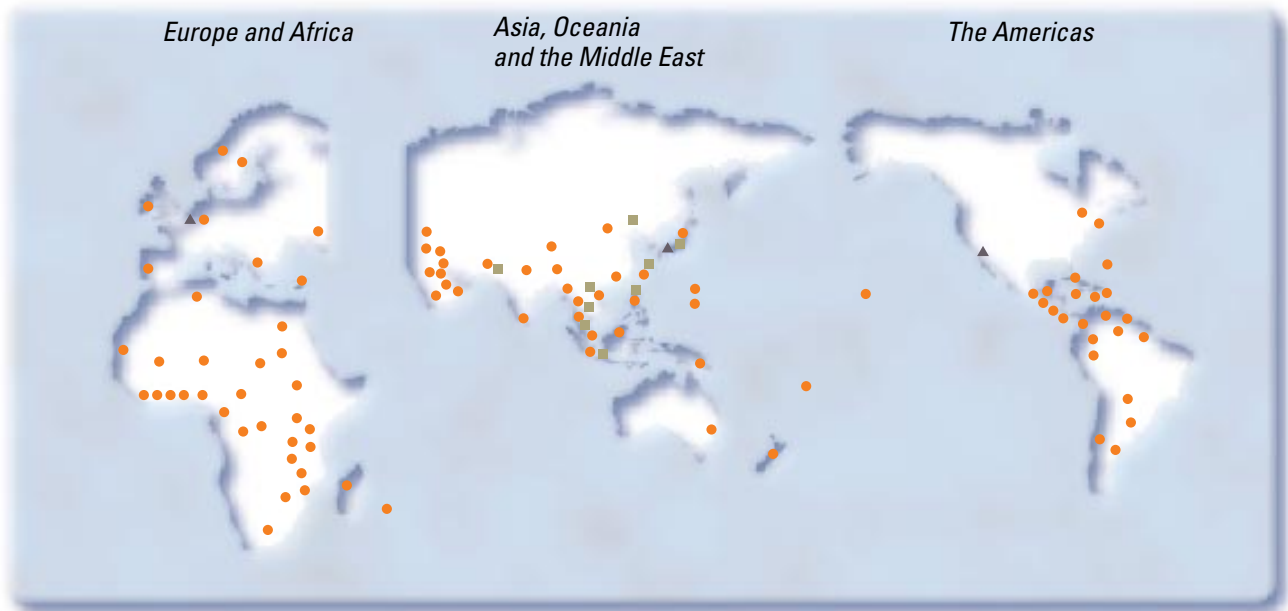

HINO'S INTERNATIONAL NETWORK

● Sales outlets   ▲ Parts depots   ■ Production plants

DOMESTIC OFFICES AND PLANTS

Head Office & Hino Plant:

1-1, Hinodai 3-chome, Hino-shi, Tokyo
191-8660

Nihonbashi Office (Overseas Business):

7-17, Nihonbashi 1-chome, Chuo-ku, Tokyo
103-8256

Tamachi Office

(Engines and Components Business):

11-1, Shiba 4-chome, Minato-ku, Tokyo
108-0014

Hamura Plant:

1-1, Midorigaoka 3-chome, Hamura-shi,
Tokyo 205-8660

Nitta Plant:

10-1, Hayakawa, Nitta-machi,
Nitta-gun, Gunma 370-0344

OVERSEAS AFFILIATES AND OFFICE

Thailand

THAI HINO INDUSTRY CO., LTD.
99 Moo3, Teparak Road, Tambol Teparak,
Amphur Muang, Samutprakarn 10270
THAI HINO MOTOR SALES, LTD.
No. 45/13 Vibhavadi Ragsit Road, Laksi,
Donmuang, Bangkok 10210

The Philippines

PILIPINAS HINO INC.
E. de los Santos Avenue Corner Madison
Street, Mandaluyong, Metro Manila

Malaysia

HINO MOTORS (MALAYSIA) SDN. BHD.
Lot P.T. 24, Jalan 223, Section 51A, Petaling
Jaya, Selangor

Indonesia

P.T. HINO INDONESIA
MANUFACTURING
Jl. Raya Bekasi Km18 Kawasan, Industri
Pulogadung, Jakarta Timur

Vietnam

HINO MOTORS VIETNAM, LTD.
Hoang Liet Hamlet, Thanh Tri District, Hanoi

Taiwan

KUOZUI MOTORS, LTD.
12F, No. 121, Sung Chiang Road,
Taipei

HO-TAI MOTOR CO., LTD.

13F, No. 121, Sung Chiang Road,
Taipei

China

LONG RI BUS CORPORATION
No. 70 Cheng Xiang Road Daoli Dist, Harbin
BEIJING OFFICE
Room No.1017 Beijing Fortune Building,
Beijing

Pakistan

HINOPAK MOTORS LIMITED
D-2, S.I.T.E. Manghopir Road, Karachi 75700
P.O. Box 10714

Australia

HINO MOTOR SALES AUSTRALIA PTY
LTD
2-10 Parraweena Road, Taren Point, NSW
2229

The United States of America

HINO DIESEL TRUCKS (U.S.A.), INC.
■ 25 Corporate Drive, Orangeburg, N.Y.
10962

■ 1802 Kettering Street, Irvine, California
92714

HINO ENGINE SERVICE (U.S.A.)
CORPORATION
25 Corporate Drive, Orangeburg,
N.Y. 10962

Canada

HINO DIESEL TRUCKS (CANADA) LTD.
7040 Davand Drive, Mississauga, Ontario L5T
1J5

PARTS DEPOTS

The United States of America

HINO MOTORS INTERNATIONAL
(U.S.A.), INC.
451B North Cota Street, Corona, California
91720

Belgium

HINO MOTORS (EUROPE) N.V.
Blarenberglaan 2800 Mechelen

For further information, please contact
Public Relations Division
7-17, Nihonbashi 1-chome, Chuo-ku,
Tokyo 103-8256, Japan
Telephone: 3-3272-1891
Facsimile: 3-3272-4822